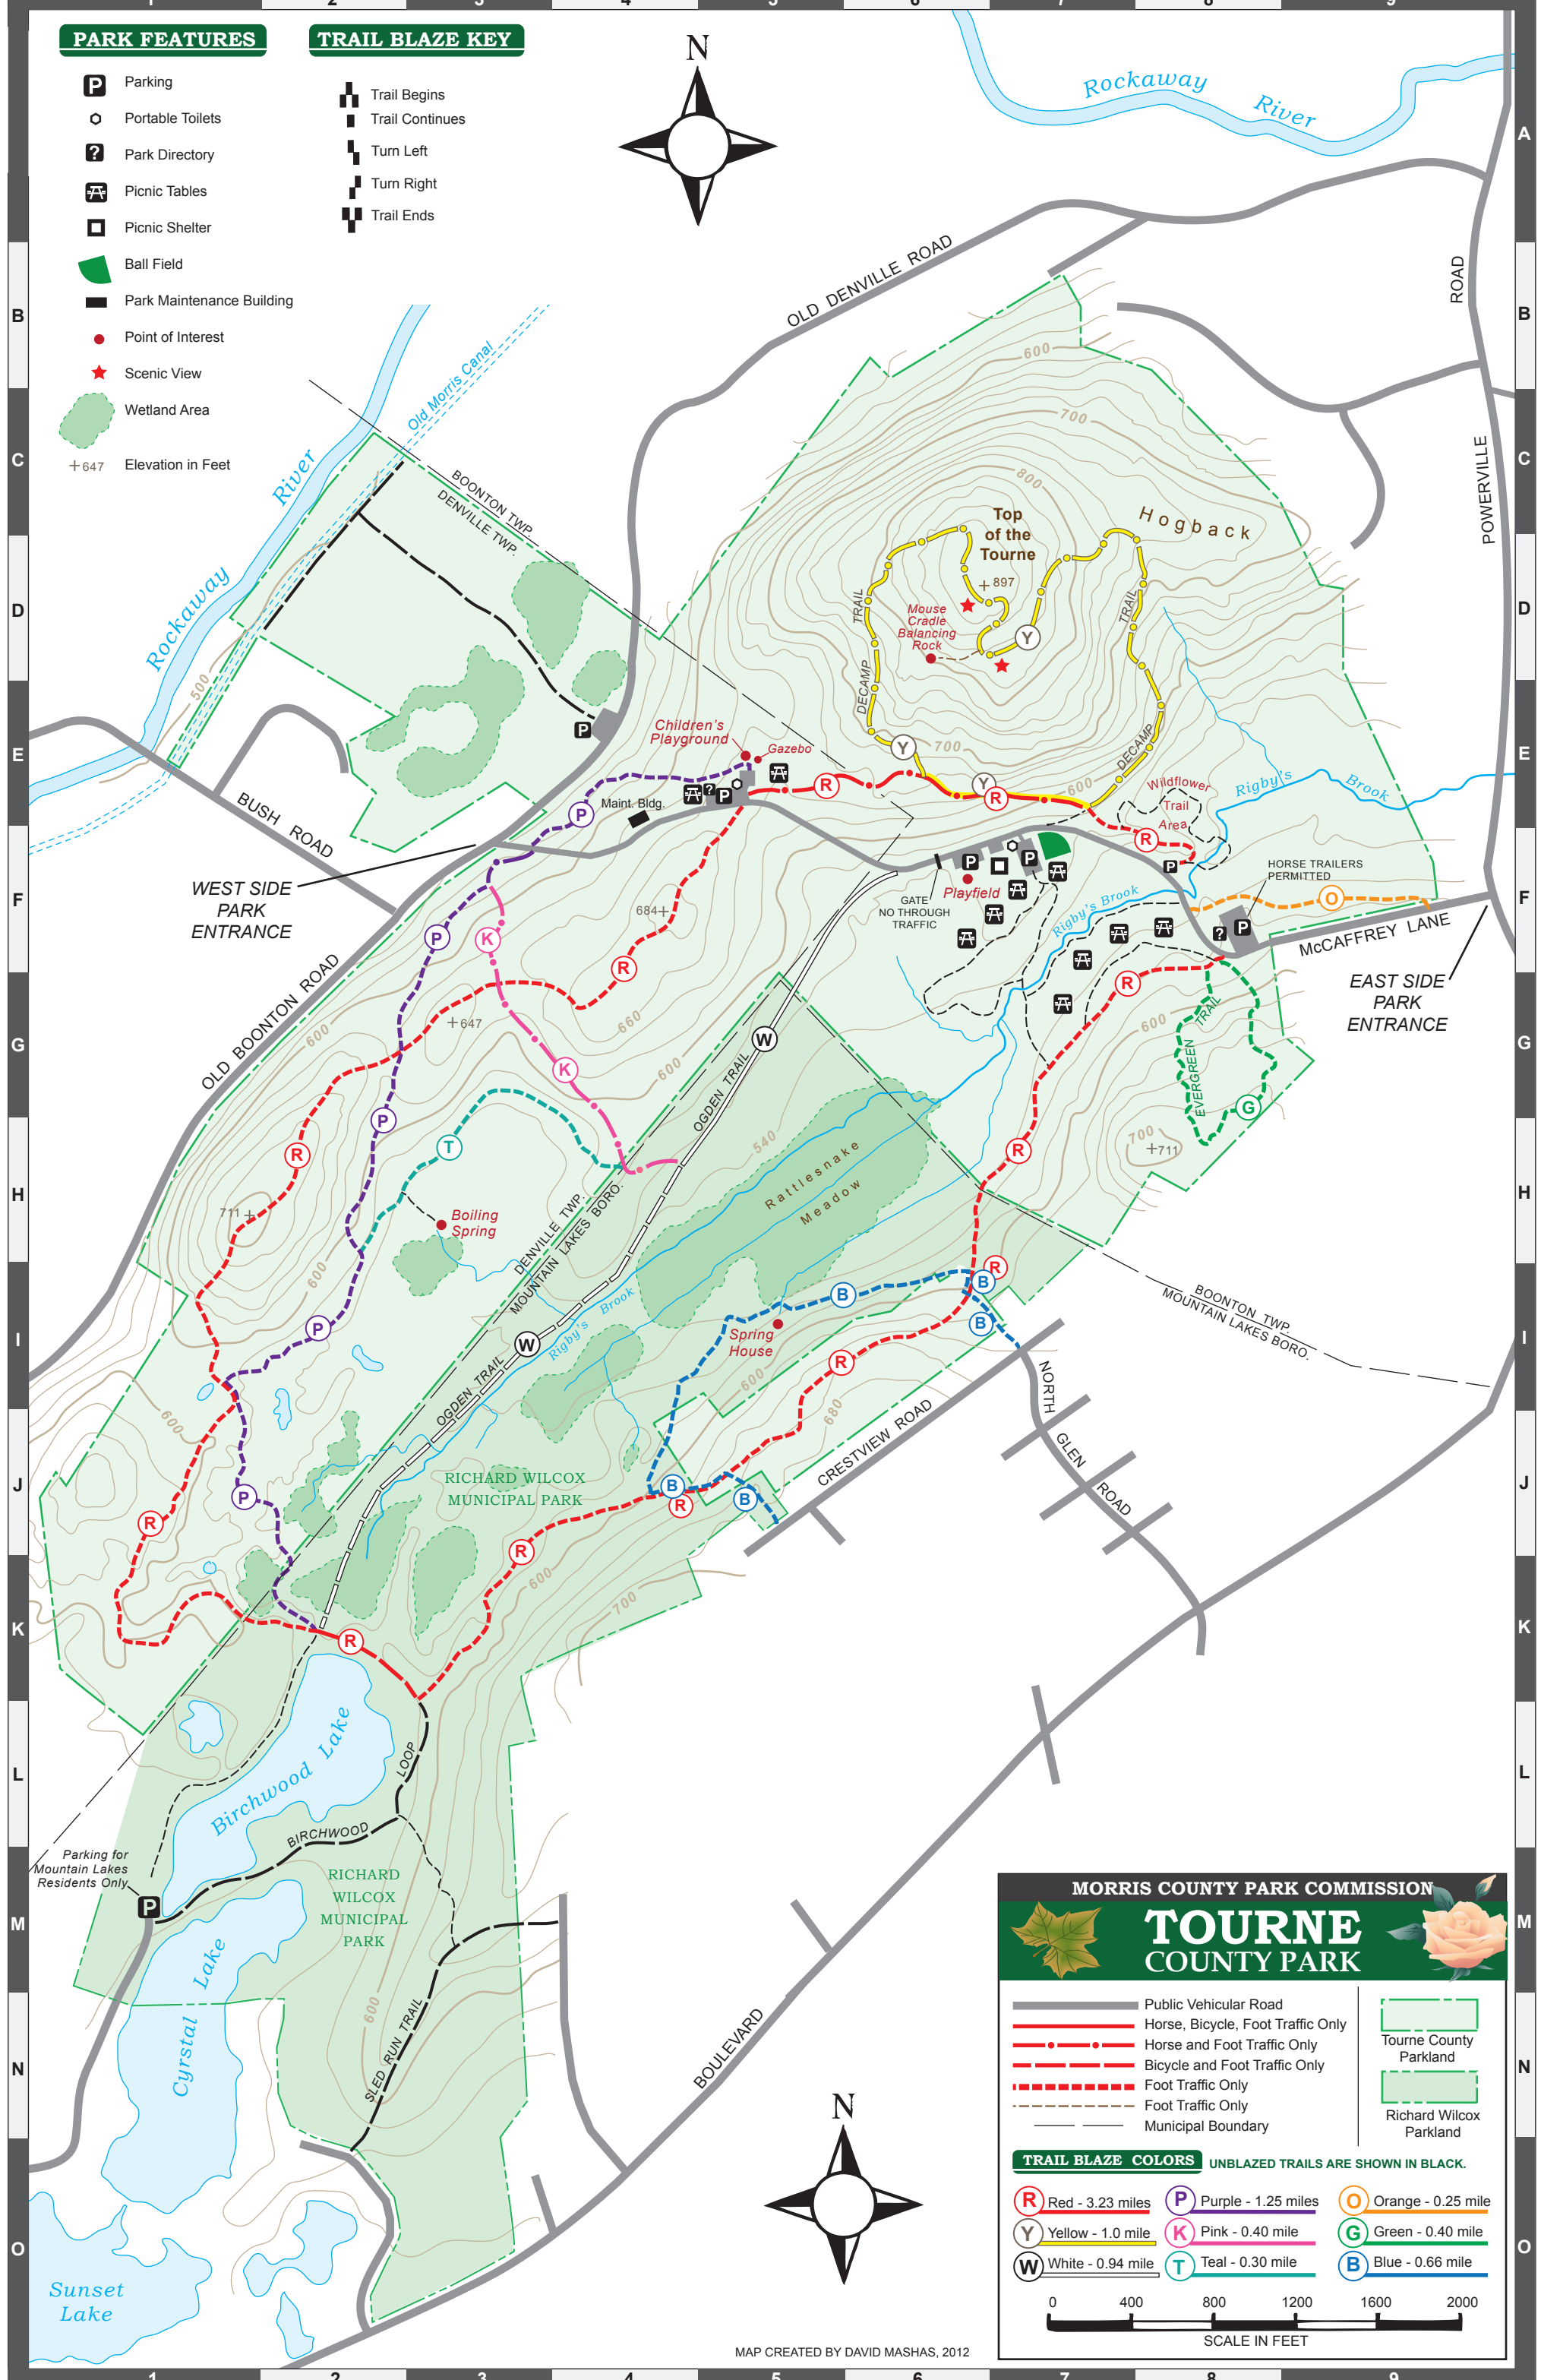

PARK FEATURES

- Parking
- Portable Toilets
- Park Directory
- Picnic Tables
- Picnic Shelter
- Ball Field
- Park Maintenance Building
- Point of Interest
- Scenic View
- Wetland Area
- +647 Elevation in Feet

TRAIL BLAZE KEY

- Trail Begins
- Trail Continues
- Turn Left
- Turn Right
- Trail Ends

MORRIS COUNTY PARK COMMISSION

TOURNE COUNTY PARK

- Public Vehicular Road
- Horse, Bicycle, Foot Traffic Only
- Horse and Foot Traffic Only
- Bicycle and Foot Traffic Only
- Foot Traffic Only
- Foot Traffic Only
- Municipal Boundary

- Tourne County Parkland
- Richard Wilcox Parkland

TRAIL BLAZE COLORS UNBLAZED TRAILS ARE SHOWN IN BLACK.

Red - 3.23 miles	Purple - 1.25 miles	Orange - 0.25 mile
Yellow - 1.0 mile	Pink - 0.40 mile	Green - 0.40 mile
White - 0.94 mile	Teal - 0.30 mile	Blue - 0.66 mile

0 400 800 1200 1600 2000
SCALE IN FEET